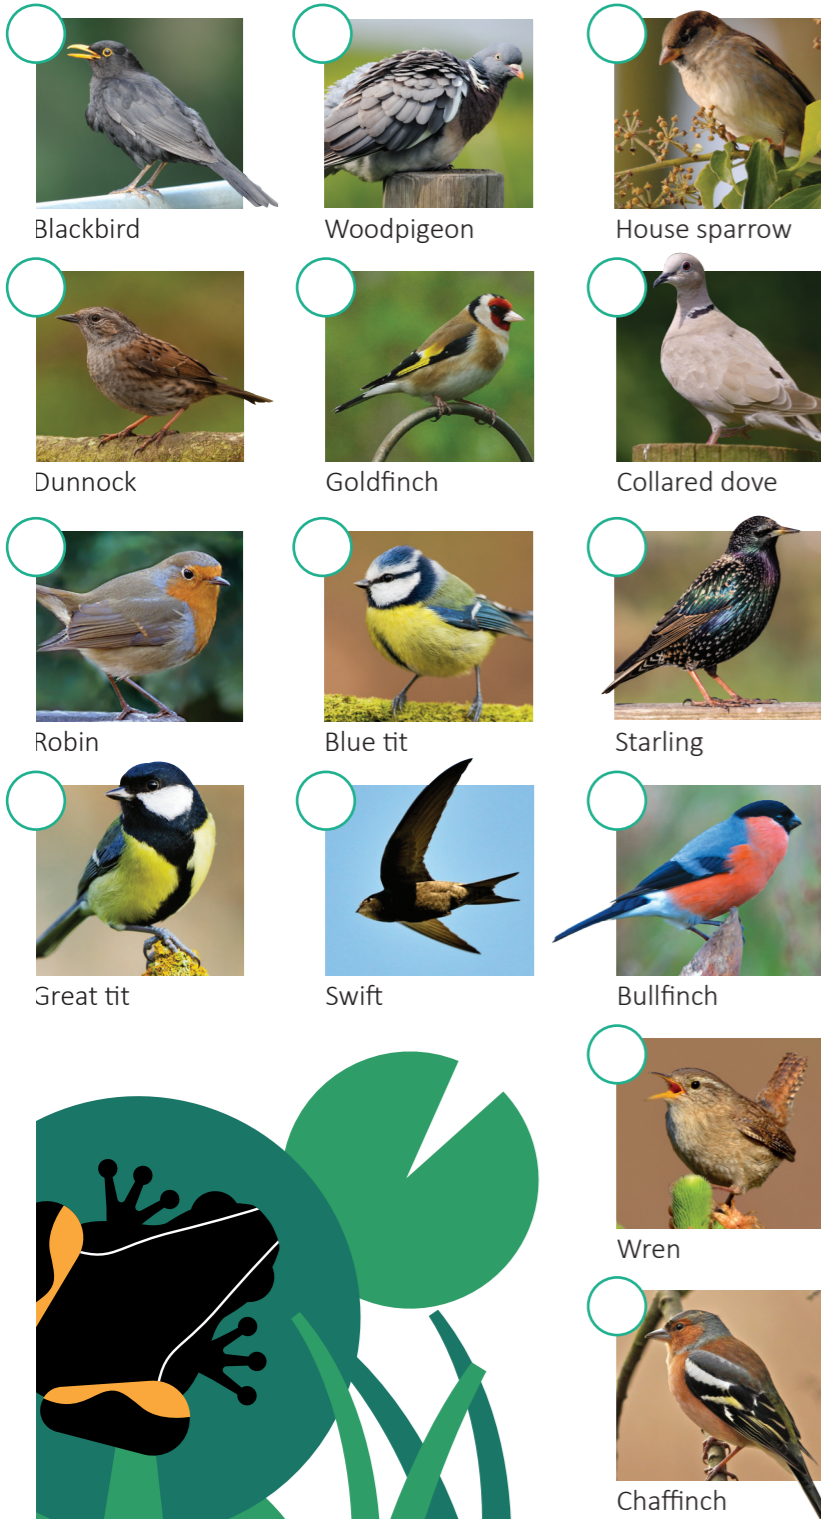

Use this checklist to keep track of who you see!

Submit your counts at ywt.org.uk/submit-gycc-sightings

Birds

Amphibians

Insects

Nocturnal creatures

What else can you see?

Use this space to note down any other creatures that you see or hear, or draw a picture of your favourite!

We'd love to see your checklists! Share them with us on Twitter, Facebook and Instagram.

There's still time to make your outside space more wild before the Count begins! Turn the page for top tips on how to encourage more visitors and residents...