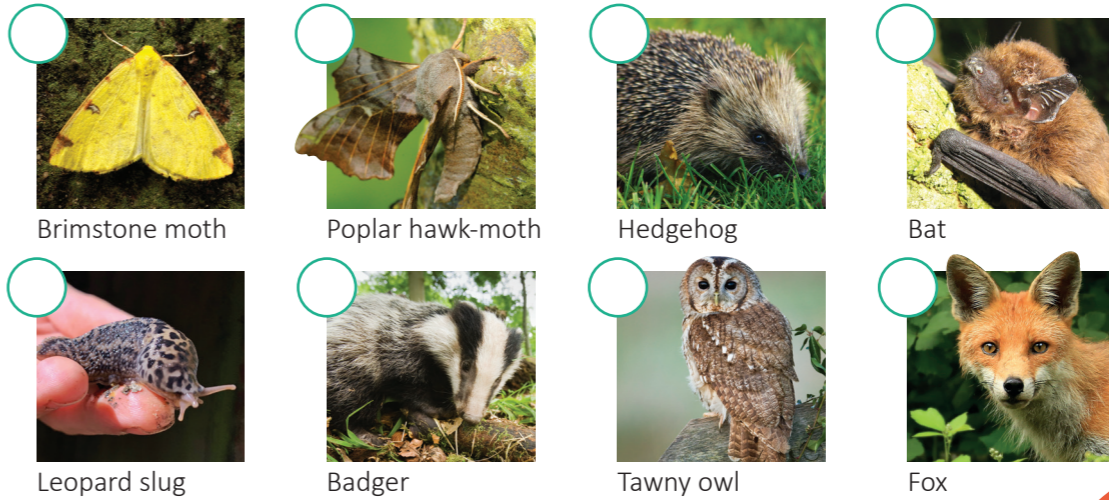

Use this checklist to keep track of who you see!

Submit your counts at ywt.org.uk/submit-gycc-sightings

Birds

Amphibians

Insects

Nocturnal creatures

What else can you see?

Use this space to note down any other creatures that you see or hear, or draw a picture of your favourite!