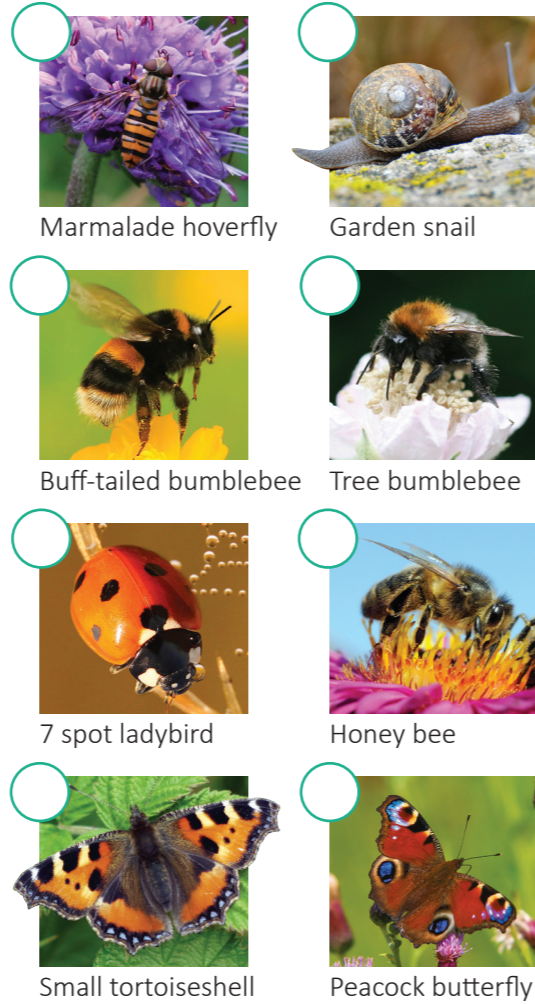

Use this checklist to keep track of who you see!

Submit your counts at ywt.org.uk/submit-gycc-sightings

Birds

Amphibians

Insects

Nocturnal creatures

What else can you see?

Use this space to note down any other creatures that you see or hear, or draw a picture of your favourite!

We'd love to see your checklists! Share them with us on Twitter, Facebook and Instagram.

There's still time to make your outside space more wild before the Count begins! Turn the page for top tips on how to encourage more visitors and residents...