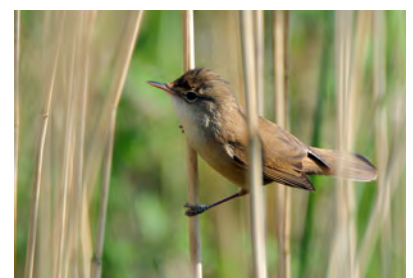

Reed warbler © Allen Holmes